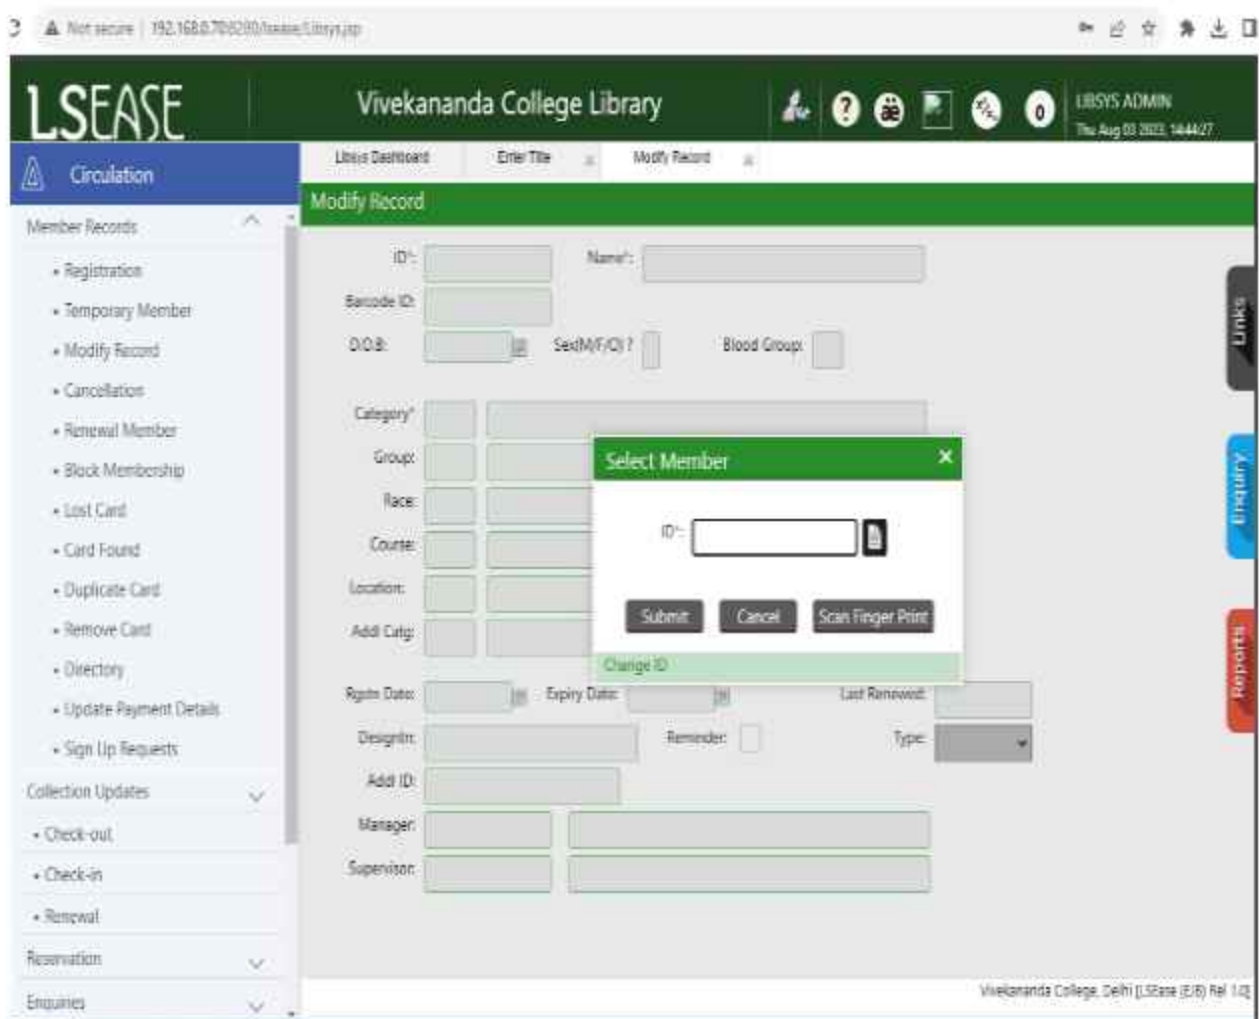

Table of contents

Supporting Documents for AQAR 2023 -2024

<u>Heading</u>	<u>Page No.</u>
4.2.1 (1) LSease Software	2
4.2.1 (2a) KSmart RFID Software	3
4.2.1 (2b) KSmart RFID Gate	4
4.2.1 (2c) KSmart Book Drop	5
4.2.1 (2d) KSmart Check-in Display	6
4.2.1 (3) News Papers and New Arrival	7
4.2.1 (4) Biometric Circulation	8
4.2.1 (5a) Table of Content (Books) on Library website	9
4.2.1 (5b) Table of Content (Books) Contd.	10
4.2.1 (5c) Table of Content (Journals)	11
4.2.1 (5d) Table of Content (Journals) On Website	12
4.2.1 (5e) Table of Content (Journals) On Website contd.	13
4.2.1 (6a) Library Website	14
4.2.1 (6b) Library Website On Smartphone	15
4.2.1 (7) N-List Registration	15
4.2.1 (8) Library Social Media	17
4.2.1 (9) Feedback Form & Responses' Sample	18
4.2.1 (10) NAAC Peer team visit of cycle 2	19
4.2.1 (11) Hindi Divas exhibition of three days	20
4.2.1 (12) Internship SOL (DU)	21
4.2.1 (13) Interactive Smart Board for library orientation	22
4.2.1 (14) Library services through QR codes and these are displayed through acrylic standees, library website and bulletin boards	23
4.2.1 (15) Availability of old question papers through website and QR codes.	24
4.2.1 (16) Whatsapp Channel initiated for dissemination of information.	25
4.2.1 (17) Plagiarism detection software facility available.	26

Vivekananda College Library (Criterion 4.2.1)

4.2.1 (1) LSease Software

Vivekananda College Library (Criterion 4.2.1)

4.2.1 (2a) KSmart RFID Software

Vivekananda College Library (Criterion 4.2.1)

4.2.1 (2b) KSmart RFID Gate

4.2.1 (2c) KSmart Book Drop

Vivekananda College Library (Criterion 4.2.1)

4.2.1 (2d) KSmart Check-in Display

4.2.1 (3) News Papers and New Arrival

4.2.1 (4) Biometric Circulation

Vivekananda College Library (Criterion 4.2.1)